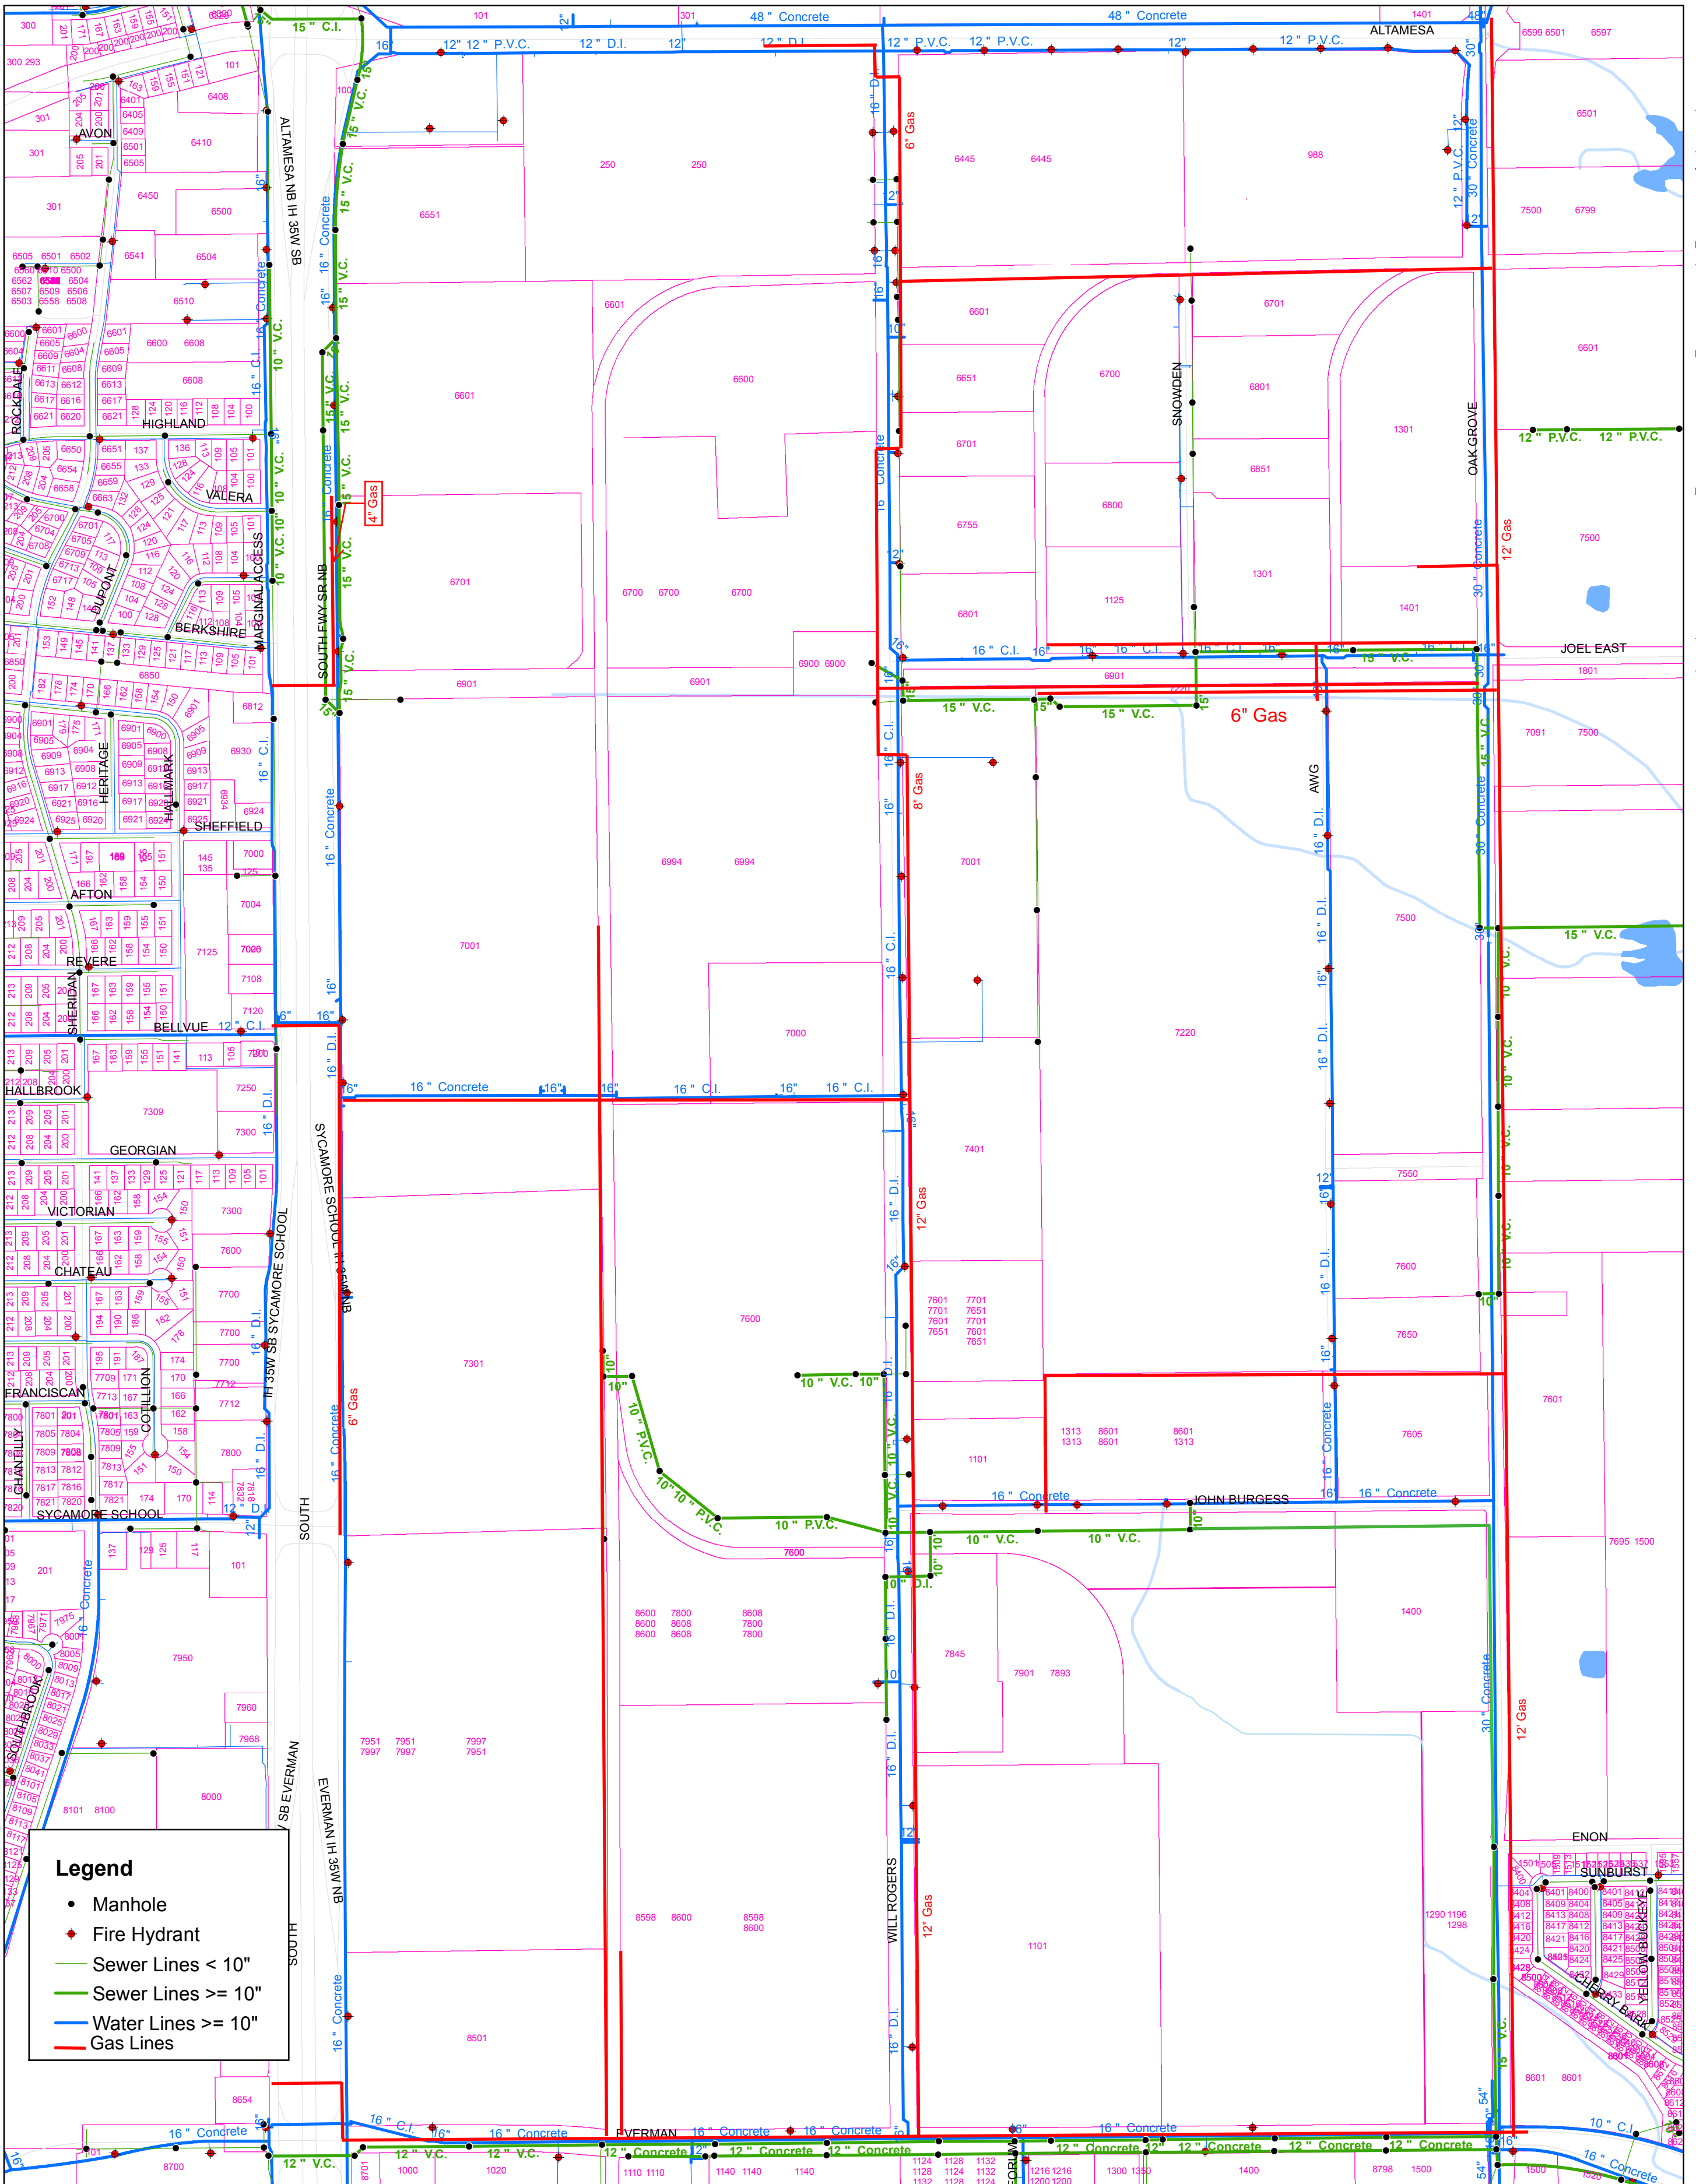

CARTER INDUSTRIAL PARK UTILITIES MAP

For general purpose only. Contact City of Fort Worth Department of Engineering at 817-392-8426 to get plan information for design or construction purposes. Maps with aerial and contour information are prohibited from reproduction and distribution without prior consent from the North Central Texas Council of Governments.

I:\s01\water\Groups\GIS\projects\external_requests\customer_citizen\Scott\Notes\WSS_CarterIndustrialPark.mxd (WWG) 05/11/2009

NAD_1983_StatePlane_Texas_North_Central_FIPS_4202_Feet 1 inch equals 500 feet